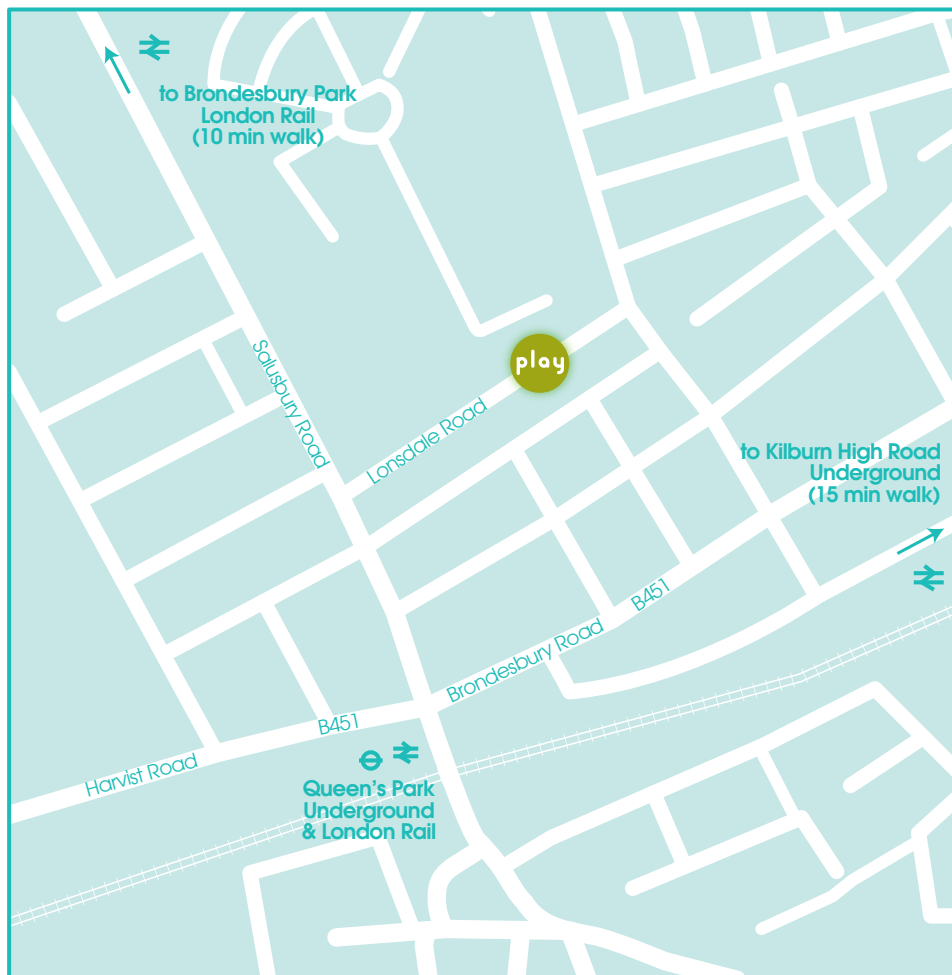

HOW TO FIND US

by road (From the M1)

At the end of the M1, at the roundabout take the 3rd exit onto the A406.

At the next roundabout, take 1st exit and merge onto the A5. Continue for approx. 3 miles on the A5 until you reach Brondesbury Road, turn right onto this road.

Turn right again onto Donaldson Road.

Turn left onto Lonsdale Road.

by tube

We are five minutes from Queen's Park tube, on the Bakerloo Line.

Turn left out of the tube, and walk along Salisbury Road. Take the fourth road on the right onto Lonsdale Road.

by rail

We are five minutes from Queen's Park station.

You can take London Overground trains direct from London Euston.

by bus

Take the 6 or 36 from central London, and alight the bus at the Queen's Park end of Kilburn Lane.

Walk up Salisbury Road, over the bridge and past Queen's Park station.

Continue along Salisbury Road and take the fourth road on the right, onto Lonsdale Road.

play

play

play

play

play

play